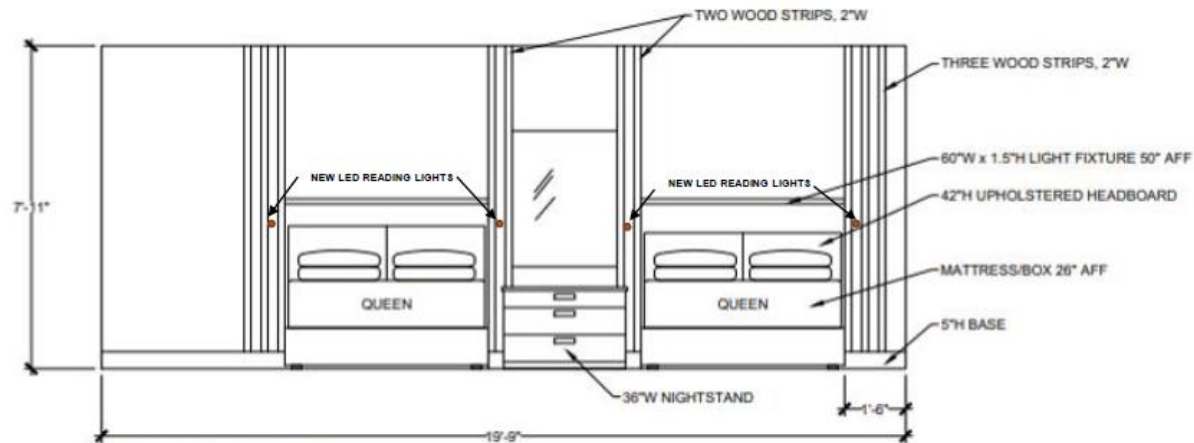

# HAMLET

GUESTROOM REFRESH

BLACK FINISH – OVER BED LIGHTING

QUILTED BED BLANKET TOPPER

SIMPLE UPHOLSTERED LOW PROFILE HEADBOARD IN FAUX LEATHER

SILICA -GRAPHITE

BOX SPRING FABRIC WRAP

TYPICAL HOLLYWOOD BASE FOR BOX/MATTRESS IN BLACK

BLACK FLEXIBLE LED READING LIGHT AT BED SIDE (TWO PER BED)

RECESSED LED LIGHTING OVER DINING TABLE

**HEADBOARD WALL**  
 HAMLET QUEEN GUESTROOM  
 SCALE: 1/4" = 1'-0"

ROOM DARKENING  
 ROLLER SHADE

LIGHT FILETERING  
 SHEER ROLLER  
 SHADE